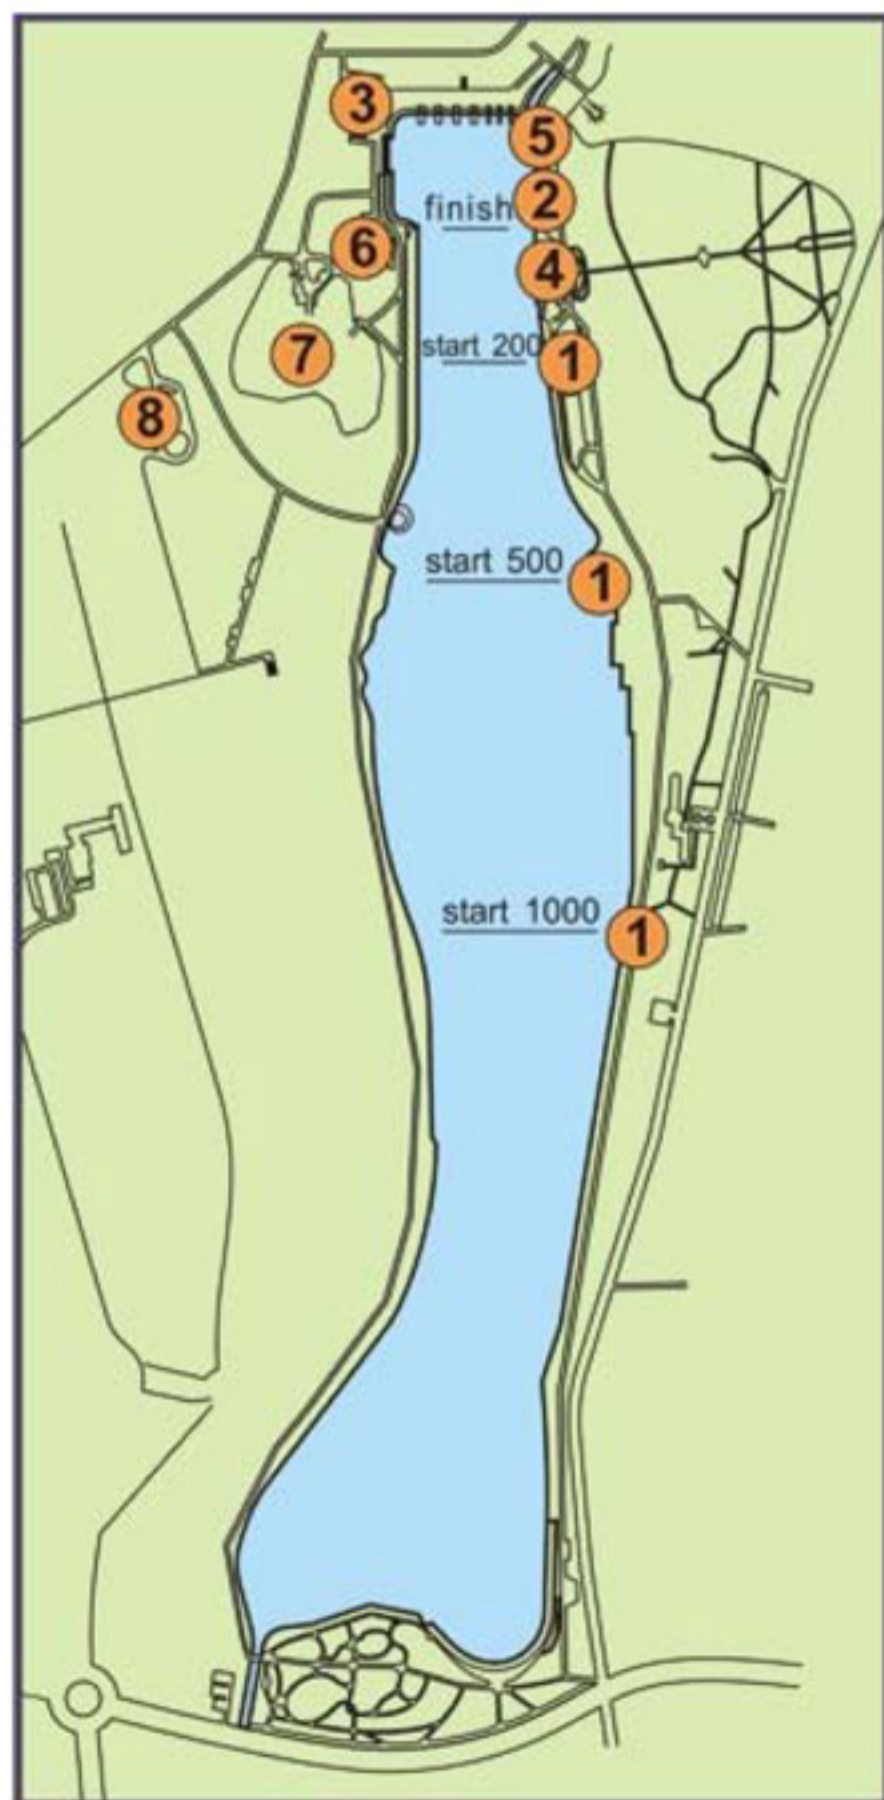

MALTA REGATTA COURSE

Information concerning the Malta Regatta Course:

| | |
|-------------------|-----------|
| size | 70 ha |
| length | 2200 m |
| width | 180-460 m |
| depth | 3,5 m |
| number of courses | 9 |
| width of courses | 9 m |

Malta complex:

1. Start towers
2. Finish tower - 6 levels, height - 38,1 m
3. Boat hangars
4. Grandstand
5. Course Operating Centre
6. Multimedia building - accreditation, information
7. Camping Malta
8. Parking

RESULTS

Race No. 150

C1 200 WOMEN

Saturday,
21.08.2010

14.52

1 to FIN A, 2/7 to SF

HEAT 3/ 3

| | | | | | |
|---|---|--|-----|--------------------------------|--------------------|
| 1 | 4 |  CAN | 131 | VINCENT-LAPOINTE LAURENCE | 50.558 |
| 2 | 2 |  RUS | 619 | KAZAKOVA MARIA | 53.014 2.456 |
| 3 | 8 |  BRA | 77 | CONCEICAO NASCIMENTO VALDENICE | 53.486 2.928 |
| 4 | 7 |  GER | 326 | WEBER LYDIA | 55.530 4.972 |
| 5 | 3 |  HUN | 359 | MARSCHALCO ALEXANDRA | 58.446 7.888 |
| 6 | 6 |  ROU | 596 | TOLEA NICOLETA | 1:00.934 10.376 |
| 7 | 5 |  BUL | 96 | STAMENOVA STANILIYA | 1:05.690 15.132 |

RESULTS

Race No. 170

C1 200 WOMEN

Saturday,
21.08.2010

16.14

1/3 to FA, 4/7 + next BT to FB

SF 1/ 2

| | | | | | |
|---|---|--|-----|--------------------------------|--------------------|
| 1 | 6 |  BRA | 77 | CONCEICAO NASCIMENTO VALDENICE | 53.782 |
| 2 | 3 |  GER | 326 | WEBER LYDIA | 54.210 0.428 |
| 3 | 5 |  UKR | 741 | MURAVYOVA IRYNA | 55.042 1.260 |
| 4 | 4 |  VIE | 786 | LAI THI THEM | 56.026 2.244 |
| 5 | 8 |  ROU | 596 | TOLEA NICOLETA | 1:00.506 6.724 |
| 6 | 2 |  CHI | 136 | MAILLIARD MARIA | 1:05.334 11.552 |
| 7 | 7 |  ANG | 3 | ANTONIO FATIMA | 1:14.814 21.032 |